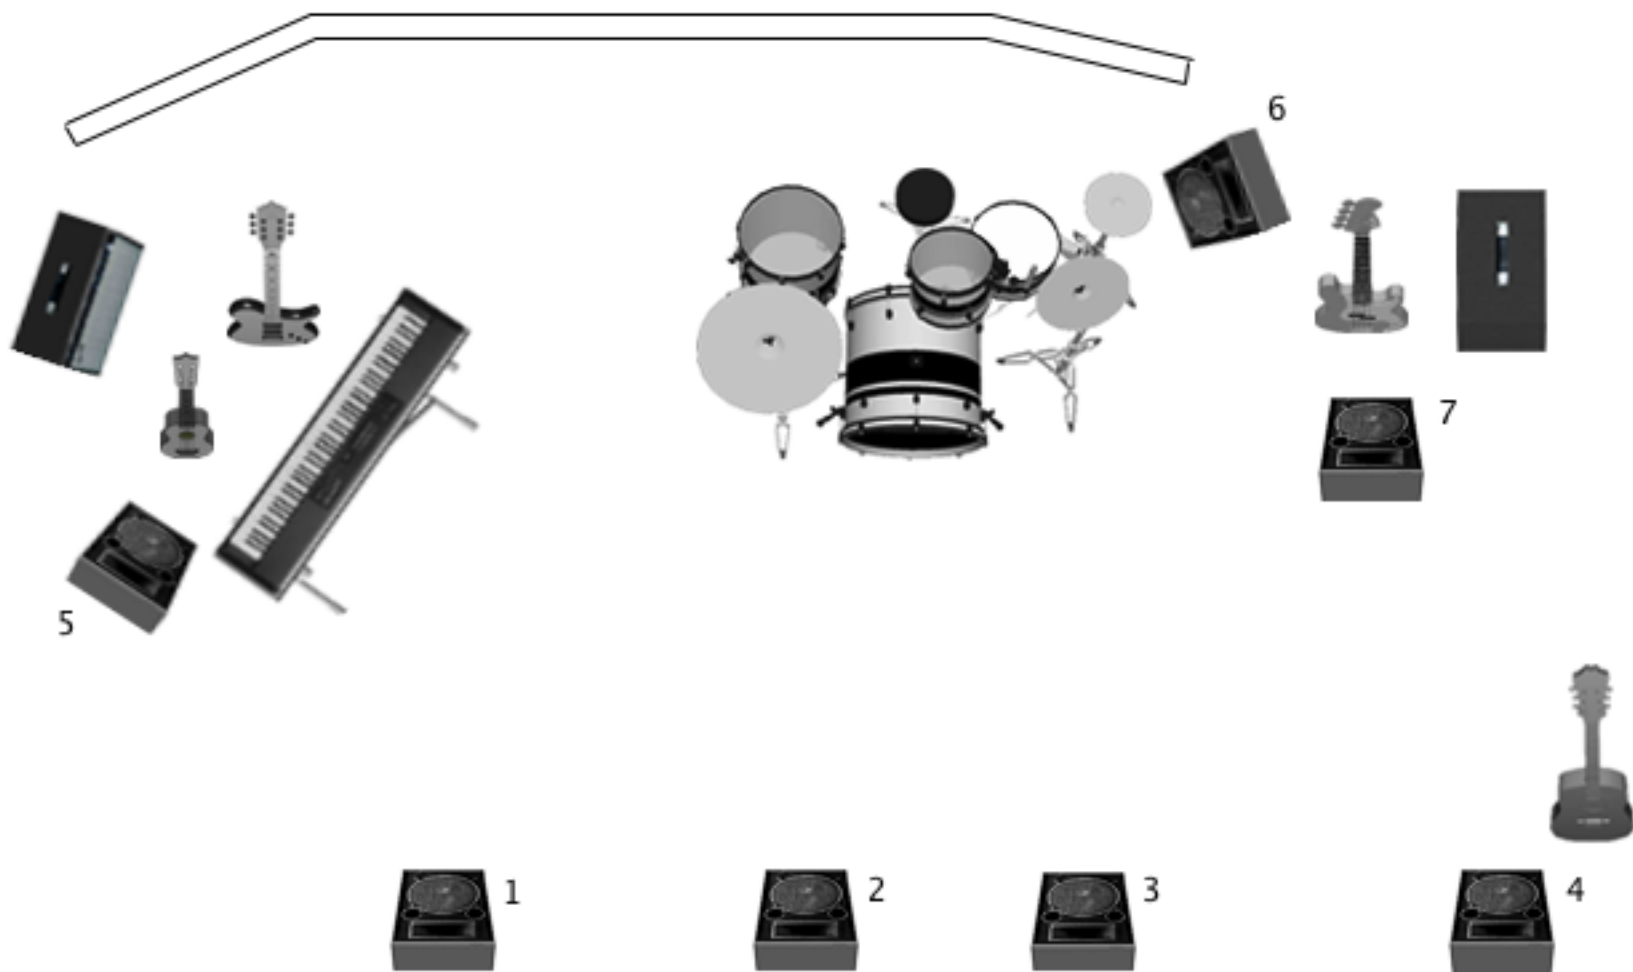

Decor = paneel

Stageplan Appelmoes 2017

Vragen?
Contact:
Tim Janssen
0496/13.13.74